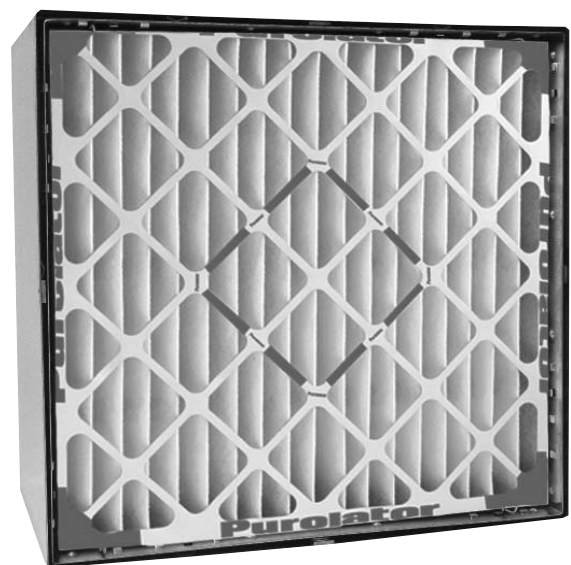

PURO Frame & Clips

ASHRAE front loading frames & accessories

Introduction

The Purolator PURO Frame ASHRAE holding frame is a 3", 16-gauge galvanized steel ASHRAE holding frame that can be used to hold filters individually, or be used in multiple banks. All filters are held in place with individual clips to accommodate a wide variety of filters measuring 1" – 12".

Each PURO Frame is manufactured with several features of construction which support use in a variety of HVAC applications and ensure it will outperform the competition.

Construction Features

- Available in 16-gauge galvanized steel or type 304 stainless steel.
- Mechanically controlled production guarantees sheared deburred preformed edges, mounting alignment dimples, and flush mitered/welded corners.

Size Availability (H" X W")

24" x 24"

20" x 20"

24" x 12"

PURO Frame ASHRAE Holding Frame

PURO Frame ASHRAE Holding Frame with Filter

NOTE: PURO Clips information is on the reverse

PURO Seal Refillable Carbon Trays

Refillable activated carbon trays

PURO-Clips

A set of four **HFFC-AC02** or **HFFC-AC04** may be used to attach a prefilter to the face of a rigid box filter by using an **HFFFC-2312** or **HFFC-AC12** clip arrangement